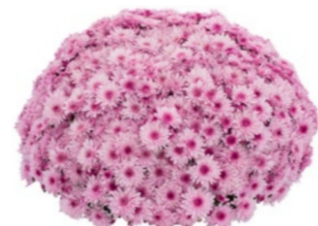

SUNBEAM
GOAL LIGHT BRONZE

SUNBEAM
GOAL ORANGE

MERIDIAN
HOMERUN ORANGE

MERIDIAN
HOMERUN PINK

MERIDIAN
HOMERUN WHITE

SUNBEAM
BUZZ MERLOT

SUNBEAM
MERRY BRONZE BICOLOR

SUNBEAM
LIVELY PINK BICOLOR

MERIDIAN
HOMERUN YELLOW IMPROVED

MERIDIAN
JUMP WHITE

MERIDIAN
LEAGUNE PINK

SUNBEAM
BUZZ PURPLE

SUNBEAM
SWEET PINK

SUNBEAM
WONDER YELLOW

MERIDIAN
PODIUM RED

MERIDIAN
INSPIRIT YELLOW